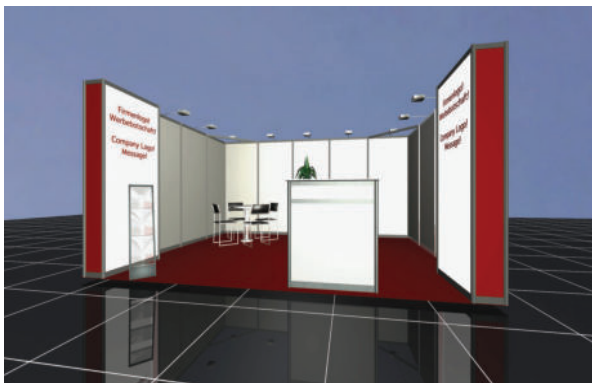

Typ 1 | Type 1

Wir wählen diesen Stand | we choose this stand

☐

Standwände:

an allen geschlossenen Standseiten Octanorm Systemmaterial Alu silberfarben, Wandfüllungen Hartfaser weiß, Wandhöhe 2,50 m

Stand walls:

at all closed stand sides Octanorm system material aluminium silver, with white hardboard panels, Wall height 2.50 mtrs

Wandvorbau:

an den äußeren Standseiten montiert, Grundfläche 1,00x0,30x2,50 m Vorderwand mit Digitaldruck, optional auch hinterleuchtet

Double mounted wall:

at both stand corners, built in front of back walls, dimensions 1.00x0.30x2.50 mtrs, front panel incl. print, optional illum. behind panel

Teppichboden:

Expo-Rips nach unserer Farbkarte

Floor carpet:

Expo-Rips according to our available colours

Auf- und Abbau:

nach Vereinbarung, inkl. Grundreinigung vor der Veranstaltung

Construction and dismantling:

by arrangement, including basic cleaning before the event

Standausstattung:

Standgröße in qm	9-20	21-30	>30
Tisch rund ø 80 cm	1	1	2
Lederstuhl schwarz/chrom	3	4	6
Wandvorbau	1	1	2
Strahler 100W pro 2 qm	bei allen Standgrößen		
3er Steckleiste 230V 1	1	1	2

Stand equipment:

Stand size in sqm	9-20	21-30	>30
Table round ø 80 cm	1	1	2
Leather chair black/chrome	3	4	6
Double Mounted Wall	1	1	2
Spot 100W per 2 sqm	for all stand sizes		
triple socket 230V	1	1	2

Preis pro qm 128,00€

alle Preise zzgl. 19% MwSt

Price per sqm 128,00€

all prices excluding 19% VAT

Standspezifikationen:

unser Stand hat folgende Maße: _____ m X _____ m
unser Stand hat so viele offene Seiten: _____

stand specifications:

our stand has following dimensions: _____ m X _____ m
our stand has this amount of open sides: _____