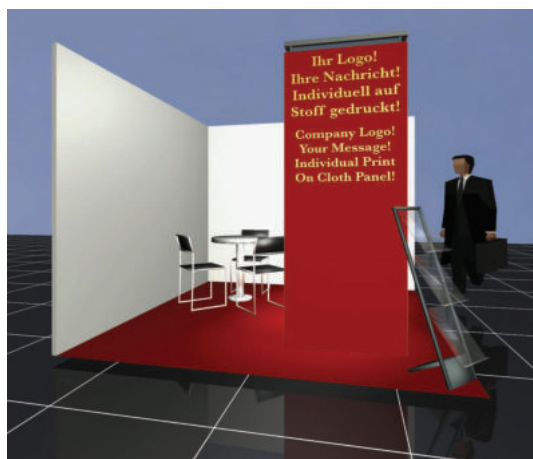

Typ 3 | Type 3

Wir wählen diesen Stand | we choose this stand

☐

Standwände:

an allen geschlossenen Standseiten MBA Systemwände white, ohne Unterbrechung
im Wandverlauf durch Stützen, Wandhöhe 2,50 m

Stand walls:

at all closed stand sides MBA system walls white, without breaks caused of pillars in
wall flow, wall height 2.50 mtrs

Deckenkonstruktion:

AL-Rahmenelement 0,95x2,50 m BxT, mit Gitternetz Deckensegel weiß Vorne Stellwand AL-Rahmenelement 0,95x2,50 BxH mit Stoffbanner bedruckt nach Kundenvorgaben

Ceiling construction:

Al.-frame 0.95x2.50 m with cloth grid white frontpart Al.-wallframe 0.95x2.50 m, with printed cloth panel

Teppichboden:

Expo-Rips nach unserer Farbkarte

Floor carpet:

Expo-Rips according to our available colours

Auf- und Abbau:

nach Vereinbarung, inkl. Grundreinigung vor der Veranstaltung

Construction and dismantling:

by arrangement, including basic cleaning before the event

Standausstattung:

Standgröße in qm	12-20	21-30	>30
Tisch rund ø 80 cm	1	1	2
Lederstuhl schwarz/chrom	3	4	6
Wandvorbau	1	1	2
Strahler 100W pro 2 qm	bei allen Standgrößen		
3er Steckleiste 230V 1	1	1	2

Stand equipment:

Stand size in sqm	12-20	21-30	>30
Table round ø 80 cm	1	1	2
Leather chair black/chrome	3	4	6
Double Mounted Wall	1	1	2
Spot 100W per 2 sqm	for all stand sizes		
triple socket 230V	1	1	2

Preis pro qm 219,00€

alle Preise zzgl. 19% MwSt

Price per sqm 219,00€

all prices excluding 19% VAT

Standspezifikationen:

unser Stand hat folgende Maße: _____ m X _____ m
unser Stand hat so viele offene Seiten: _____

stand specifications:

our stand has following dimensions: _____ m X _____ m
our stand has this amount of open sides: _____