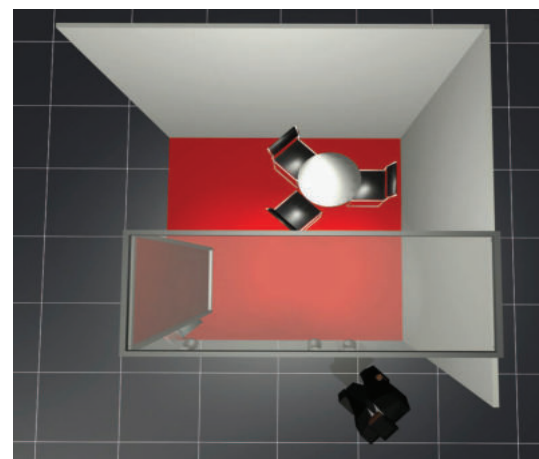

Typ 3 | Type 3

Wir wählen diesen Stand | we choose this stand

☐

Standwände:

an allen geschlossenen Standseiten MBA Systemwände white, ohne Unterbrechung
im Wandverlauf durch Stützen, Wandhöhe 2,50 m

Stand walls:

at all closed stand sides MBA system walls white, without breaks caused of pillars in
wall flow, wall height 2.50 mtrs

Deckenkonstruktion:

AL-Rahmenelement 0,95x2,50 m BxT, mit Gitternetz Deckensegel weiß Vorne Stellwand AL-Rahmenelement 0,95x2,50 BxH mit Stoffbanner bedruckt nach Kundenvorgaben

Ceiling construction:

Al.-frame 0.95x2.50 m with cloth grid white frontpart Al.-wallframe 0.95x2.50 m, with printed cloth panel

Teppichboden:

Expo-Rips nach unserer Farbkarte

Floor carpet:

Expo-Rips according to our available colours

Auf- und Abbau:

nach Vereinbarung, inkl. Grundreinigung vor der Veranstaltung

Construction and dismantling:

by arrangement, including basic cleaning before the event

Standausstattung:

Standgröße in qm	12-20	21-30	>30
Tisch rund ø 80 cm	1	1	2
Lederstuhl schwarz/chrom	3	4	6
Wandvorbau	1	1	2
Strahler 100W pro 2 qm	bei allen Standgrößen		
3er Steckleiste 230V 1	1	1	2

Stand equipment:

Stand size in sqm	12-20	21-30	>30
Table round ø 80 cm	1	1	2
Leather chair black/chrome	3	4	6
Double Mounted Wall	1	1	2
Spot 100W per 2 sqm	for all stand sizes		
triple socket 230V	1	1	2

Preis pro qm 219,00€

alle Preise zzgl. 19% MwSt

Price per sqm 219,00€

all prices excluding 19% VAT

Standspezifikationen:

unser Stand hat folgende Maße: _____ m X _____ m
unser Stand hat so viele offene Seiten: _____

stand specifications:

our stand has following dimensions: _____ m X _____ m
our stand has this amount of open sides: _____