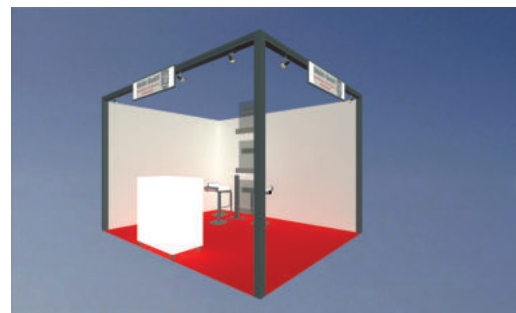

Price per sqm 258,00€

all prices excluding 19% VAT

stand specifications:

our stand has following dimensions: _____ m X _____ m
our stand has this amount of open sides: _____