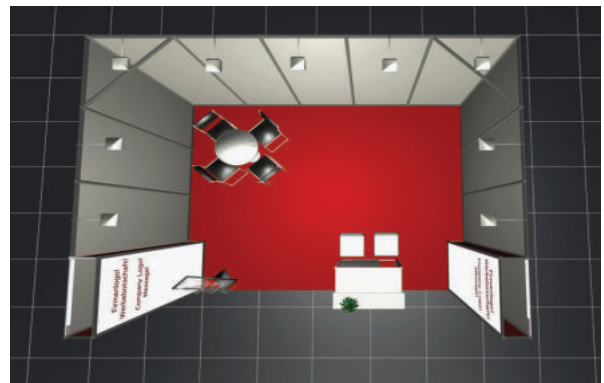

Typ 1 | Type 1

Wir wählen diesen Stand | we choose this stand

☐

Standwände:

an allen geschlossenen Standseiten Octanorm Systemmaterial Alu silberfarben, Wandfüllungen Hartfaser weiß, Wandhöhe 2,50 m

Stand walls:

at all closed stand sides Octanorm system material aluminium silver, with white hardboard panels, Wall height 2.50 mtrs

Wandvorbau:

an den äußeren Standseiten montiert, Grundfläche 1,00x0,30x2,50 m Vorderwand mit Digitaldruck, optional auch hinterleuchtet

Double mounted wall:

at both stand corners, built in front of back walls, dimensions 1.00x0.30x2.50 mtrs, front panel incl. print, optional illum. behind panel

Teppichboden:

Expo-Rips nach unserer Farbkarte

Floor carpet:

Expo-Rips according to our available colours

Auf- und Abbau:

nach Vereinbarung, inkl. Grundreinigung vor der Veranstaltung

Construction and dismantling:

by arrangement, including basic cleaning before the event

Standausstattung:

Standgröße in qm	9-20	21-30	>30
Tisch rund ø 80 cm	1	1	2
Lederstuhl schwarz/chrom	3	4	6
Wandvorbau	1	1	2
Strahler 100W pro 2 qm	bei allen Standgrößen		
3er Steckleiste 230V 1	1	1	2

Stand equipment:

Stand size in sqm	9-20	21-30	>30
Table round ø 80 cm	1	1	2
Leather chair black/chrome	3	4	6
Double Mounted Wall	1	1	2
Spot 100W per 2 sqm	for all stand sizes		
triple socket 230V	1	1	2

Preis pro qm 128,00€

alle Preise zzgl. 19% MwSt

Price per sqm 128,00€

all prices excluding 19% VAT

Standspezifikationen:

unser Stand hat folgende Maße: _____ m X _____ m
unser Stand hat so viele offene Seiten: _____

stand specifications:

our stand has following dimensions: _____ m X _____ m
our stand has this amount of open sides: _____