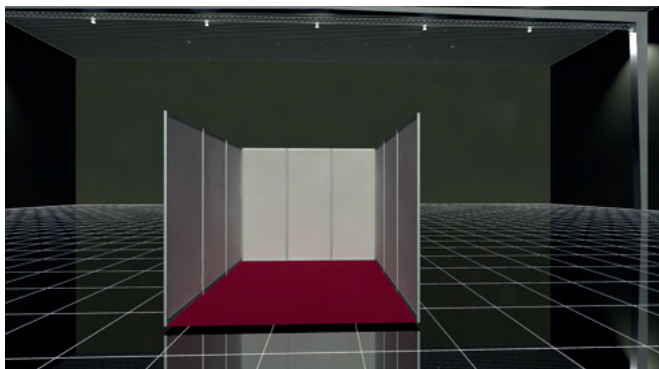

Mietfertigstände | Rental fair stand

Typ 1 | Type 1

Standwände:

an allen geschlossenen Standseiten Octanorm Systemmaterial Alu silberfarben, Wandfüllungen Hartfaser weiß, Wandhöhe 2,50 m

Stand walls:

at all closed stand sides Octanorm system material aluminium silver, with white hardboard panels, Wall height 2.50 mtrs

Teppichboden:

Expo-Rips nach unserer Farbkarte

Floor carpet:

Expo-Rips according to our available colours

Auf- und Abbau:

nach Vereinbarung, inkl. Grundreinigung vor der Veranstaltung

Construction and dismantling:

by arrangement, including basic cleaning before the event

Rückwand Beklebung:

pro Rückwand 165,00€ Digitaldruck matt, zzgl. 35€ pro Datei Datenübernahme, 95€ einfarbige Folie matt Logo o.Ä. auf Anfrage

Backwall Signage:

per backwall 165,00€ digital print matt, plus 35€ per file, file checking 95€ one-colored vinyl matt, Logo or similar upon request

Standausstattung:

Standgröße in qm	9-20	21-30	>30
Tisch rund ø 80 cm	1	1	2
Lederstuhl weiß/chrom	3	4	6
Strahler 100W pro 2 qm	bei allen Standgrößen		
3er Steckleiste 230V 1	1	1	2

Stand equipment:

Stand size in sqm	9-20	21-30	>30
Table round ø 80 cm	1	1	2
Leather chair white/chrome	3	4	6
Spot 100W per 2 sqm	for all stand sizes		
triple socket 230V	1	1	2

Preis pro qm 128,00€

alle Preise zzgl. 19% MwSt

Price per sqm 128,00€

all prices excluding 19% VAT